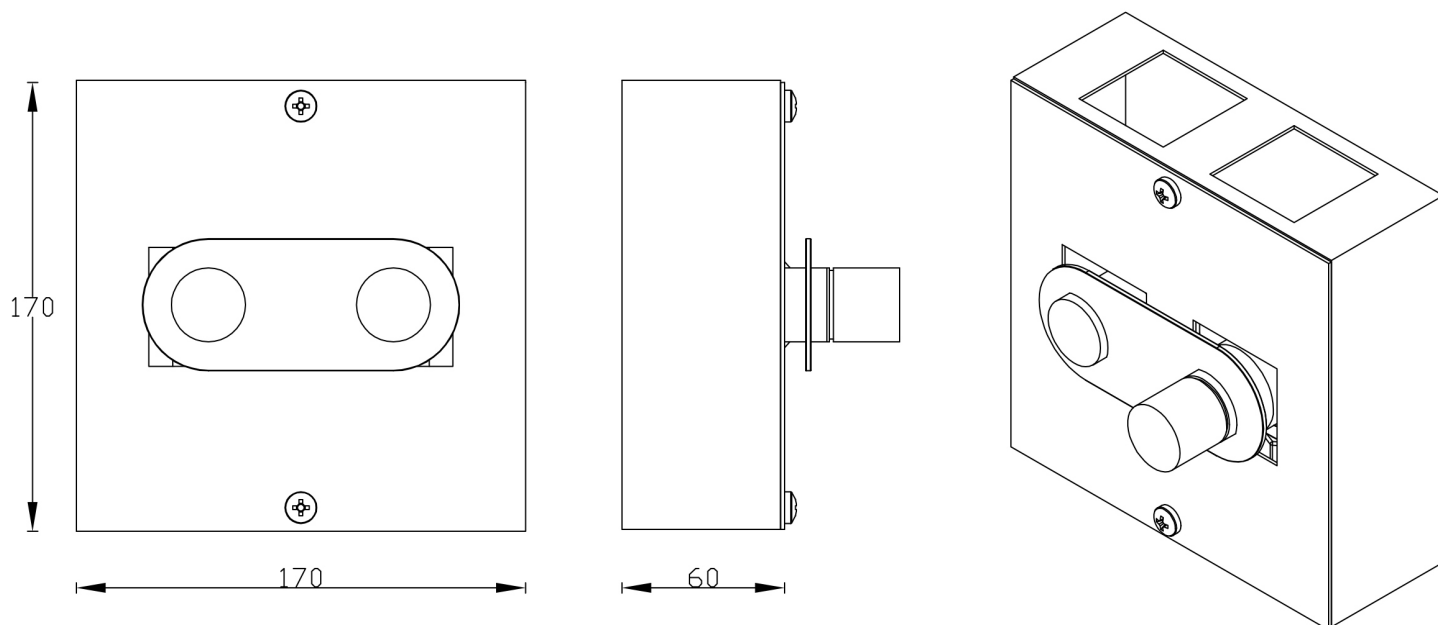

GRUPPO VALVOLE REMOTO - REMOTE VALVE SET - GROUPE REMOTE DE SOUPAPES