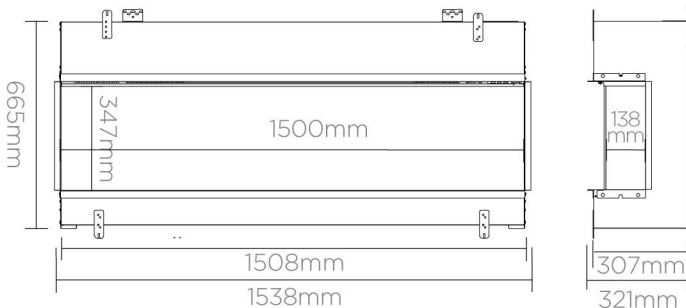

# Vivente 150

<b>Model No.</b>	VVT150-UK
<b>Product Code:</b>	500000294
<b>EAN:</b>	5011139104793
<b>Flame Effect:</b>	Optiflame 3D
<b>Heat Output:</b>	1.5kW
<b>Illumination Settings:</b>	8 including one fully customisable
<b>Comfort Saver:</b>	Yes
<b>Thermostat:</b>	Yes
<b>Switches:</b>	1 x On/Off Rocker 1 x 3 Button Decal Microswitch

<b>Options:</b>	1, 2 or 3 Sided
<b>Approvals :</b>	BEAB/CE
<b>Controls:</b>	Bluetooth Remote or App
<b>Timer:</b>	7 days
<b>Glass:</b>	Anti-reflective
<b>Back Panel:</b>	Choice of 4 options (come with fire)
<b>Fuel Bed:</b>	Ceramic Logs, Crystals & Vermiculite
<b>Warranty:</b>	3 years
<b>Dimensions:</b>	H 665 x W 1538 x D 321mm

## Product Dimensions